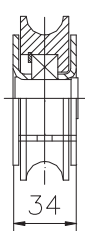

Ролка Estebro® за плъзгачи се врати в кутия ф 120x20 мм,  
пластмасова, завинтване, U-20

Cod.	Medidas Dimensions	A	C	ØD	F			Peso Máx. Kg
218	80x20	134,5	112	78	29	10	4,75	655
212	90x20	156	132	88	36	10	6,10	655
213	100x20	156	132	98	36	8	5,35	655
214	120x20	185	160	118	45	4	3,70	655
Familia 63   Acero Inoxidable - Inox - Stainless Steel								AISI 303-304
752	80x20	134	112	78	28	6	2,85	655
753	90x20	154	132	88	38	6	3,66	655
754	100x20	154	132	98	38	4	2,68	655
755	120x20	186	164	118	46	2	1,85	655

**Family:** Nylon wheels

**Material:** Wheel: nylon PA6, axle: 11SMn30 steel, box: DD11 steel

**Finish:** Zinc-plated

**Maximum weight supported by the bearing\*:** 655 kg

**Description:** Nylon wheel to embed with a 6204 2RS bearing. It is installed in sliding doors to let their displacement over the guide. The installation consists in fitting the wheel into the door's base and fixing it with two M.8 or M.10 screws.