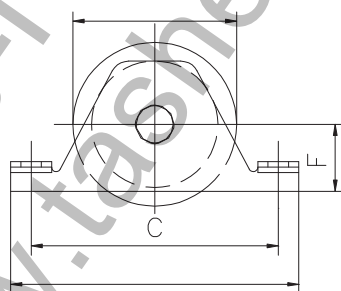

Ролка Estebro® за плъзгачи се врати в кутия ф 120x20 мм,  
пластмасова, завинтване, U-20

Cod.	Medidas Dimensions	A	C	ØD	F			Peso Máx. Kg
218	80x20	134,5	112	78	29	10	4,75	655
212	90x20	156	132	88	36	10	6,10	655
213	100x20	156	132	98	36	8	5,35	655
214	120x20	185	160	118	45	4	3,70	655
Familia 63   Acero Inoxidable - Inox - Stainless Steel								AISI 303-304
752	80x20	134	112	78	28	6	2,85	655
753	90x20	154	132	88	38	6	3,66	655
754	100x20	154	132	98	38	4	2,68	655
755	120x20	186	164	118	46	2	1,85	655

**Family:** Nylon wheels

**Material:** Wheel: nylon PA6, axle: 11SMn30 steel, box: DD11 steel

**Finish:** Zinc-plated

**Maximum weight supported by the bearing\*:** 655 kg

**Description:** Nylon wheel to embed with a 6204 2RS bearing. It is installed in sliding doors to let their displacement over the guide. The installation consists in fitting the wheel into the door's base and fixing it with two M.8 or M.10 screws.